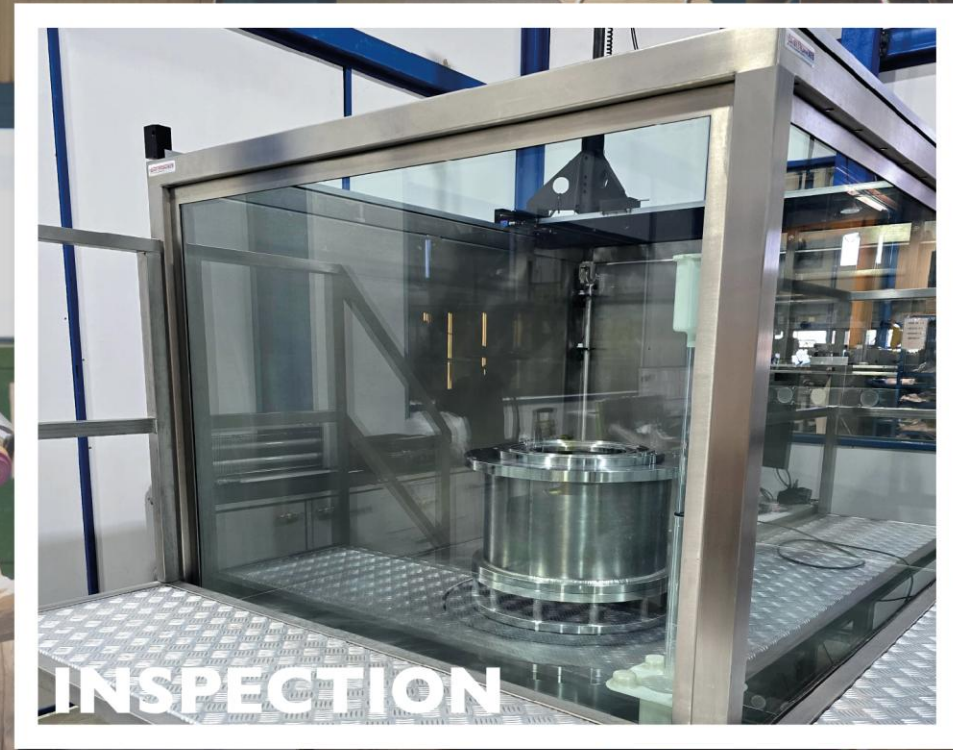

- North America
- Canada
- Central Asia
- Far East
- Australia
- Europe
- East Europe
- Russia
- CIS
- GCC

YOUR POWER PARTNER

FACILITIES

Our extensive facility, covering 27,000 SQM, adhere to the highest international aviation standards. Operated by top-tier licensed technicians and equipped with high-tech, state-of-the-art machinery, we guarantee exceptional quality results.

YOUR POWER PARTNER

FACILITIES

Machining Shop equipped with advanced tools, including a Vertical Turning Lathe (VTL), for precision repairs of engine parts. The facility also features an Inspection Shop offering comprehensive evaluation methods, such as (FPI), Eddy Current inspection, Immersion Ultrasonic inspection, and Magnetic Particle Inspection.